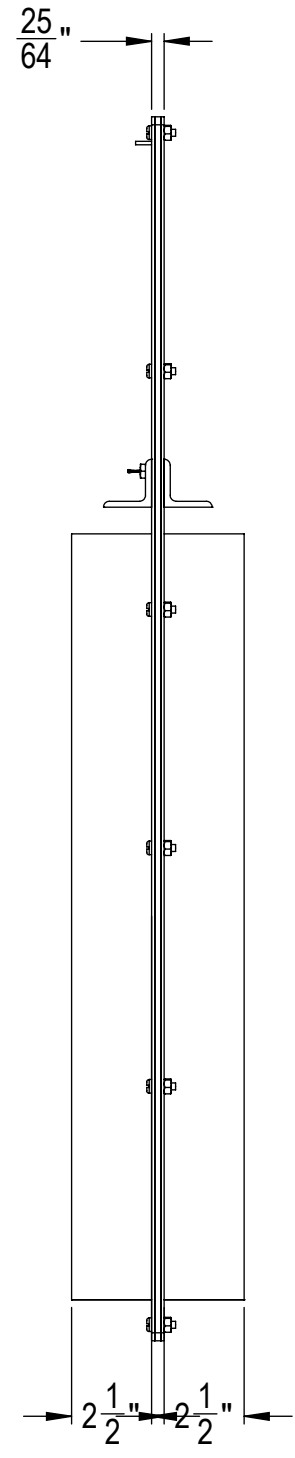

Winkler.

BLASTGATES

A division of AGI FABRICATORS LLC

7000 W Calumet Rd
Milwaukee, WI 53223
Phone (414) 438-6700
agifabricators.com

NOTICE:
THIS DRAWING AND DESIGN MADE EXCLUSIVELY FOR THE
PARTY NAMED IN THE TITLE BLOCK AND REMAINS THE
PROPERTY OF AGI FABRICATORS AND MAY NOT BE
REPRODUCED OR COPIED IN WHOLE OR PART BY ANY
METHOD WITHOUT PRIOR CONSENT OF AGI FABRICATORS

Scale: 1:6

Sheet

Winkler Blastgates

Drawn By: BJJ Reviewed By: MJT

Project

24" Fabricated Full Blast Gate

Date

Thursday, April 8, 2021

Part No

FFG24

Sheet No

24 Inch