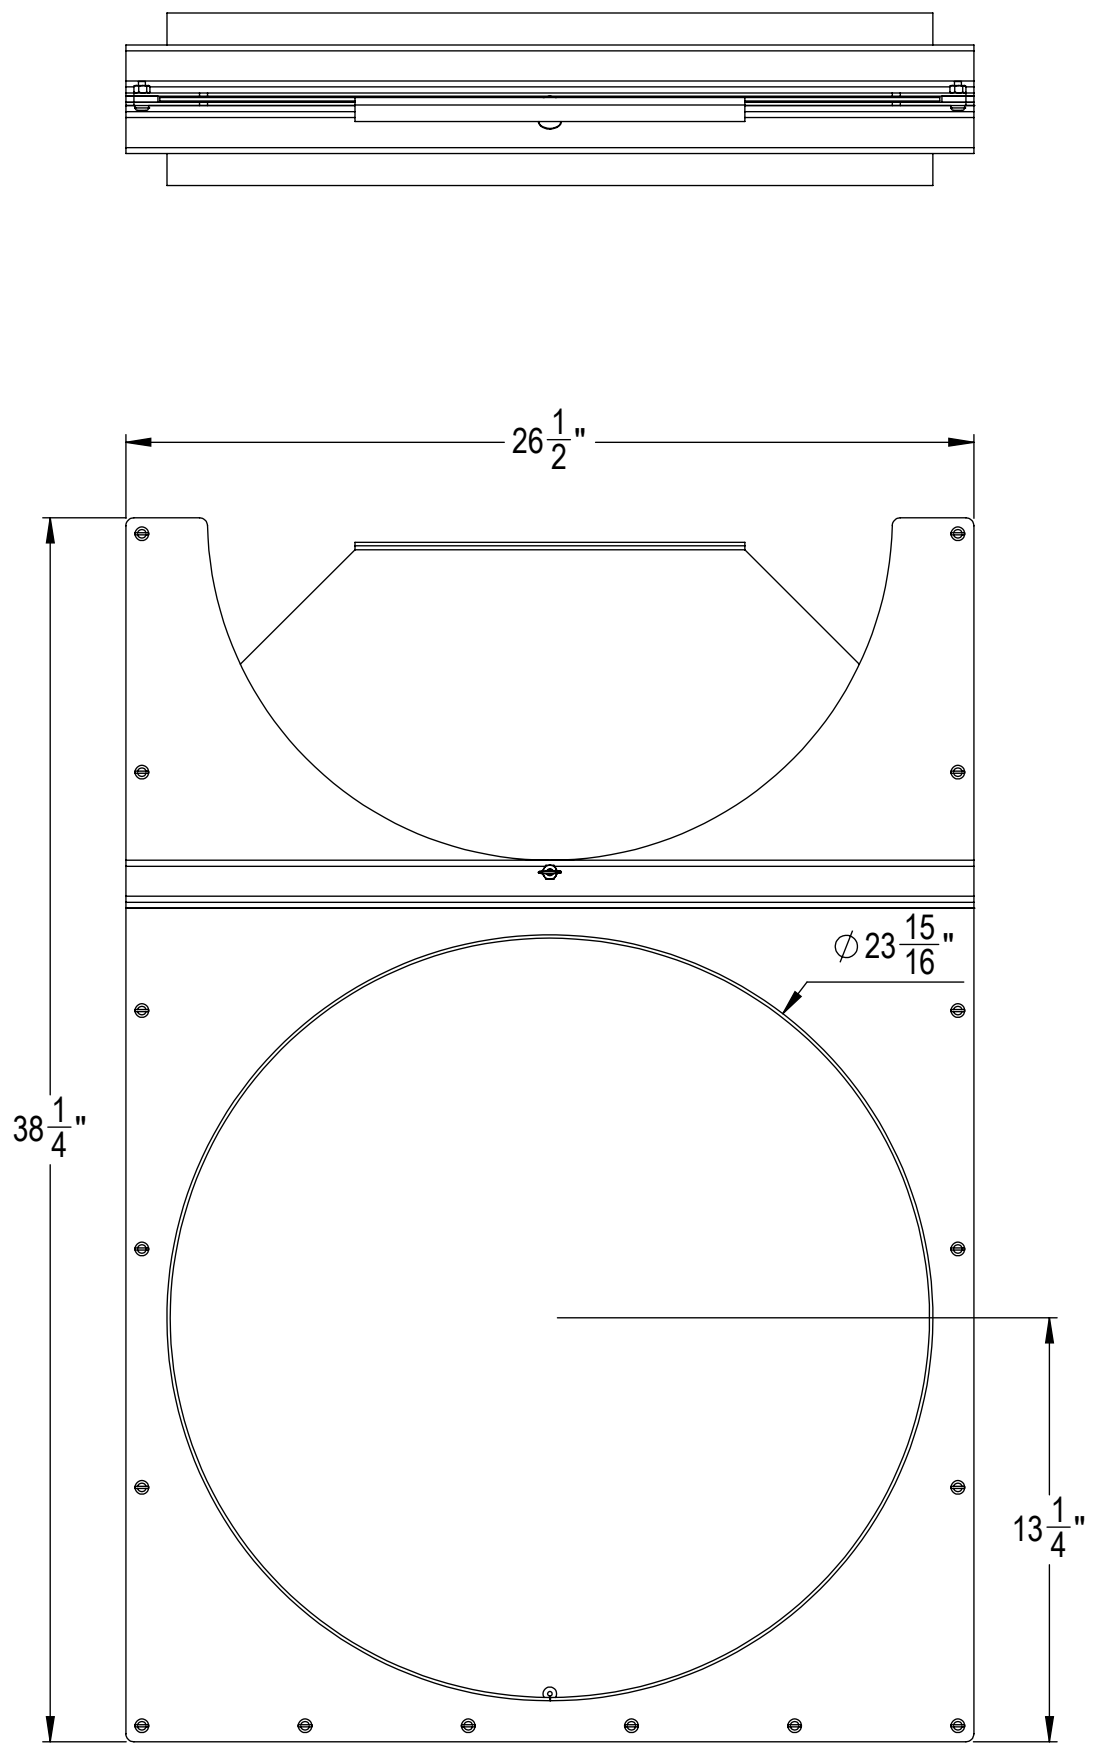

Scale: 1:6

Sheet

Winkler Blastgates

Drawn By: BJJ Reviewed By: MJT

Project

24" Fabricated Full Blast Gate

Date

Thursday, April 8, 2021

Part No

FFG24

Sheet No

24 Inch