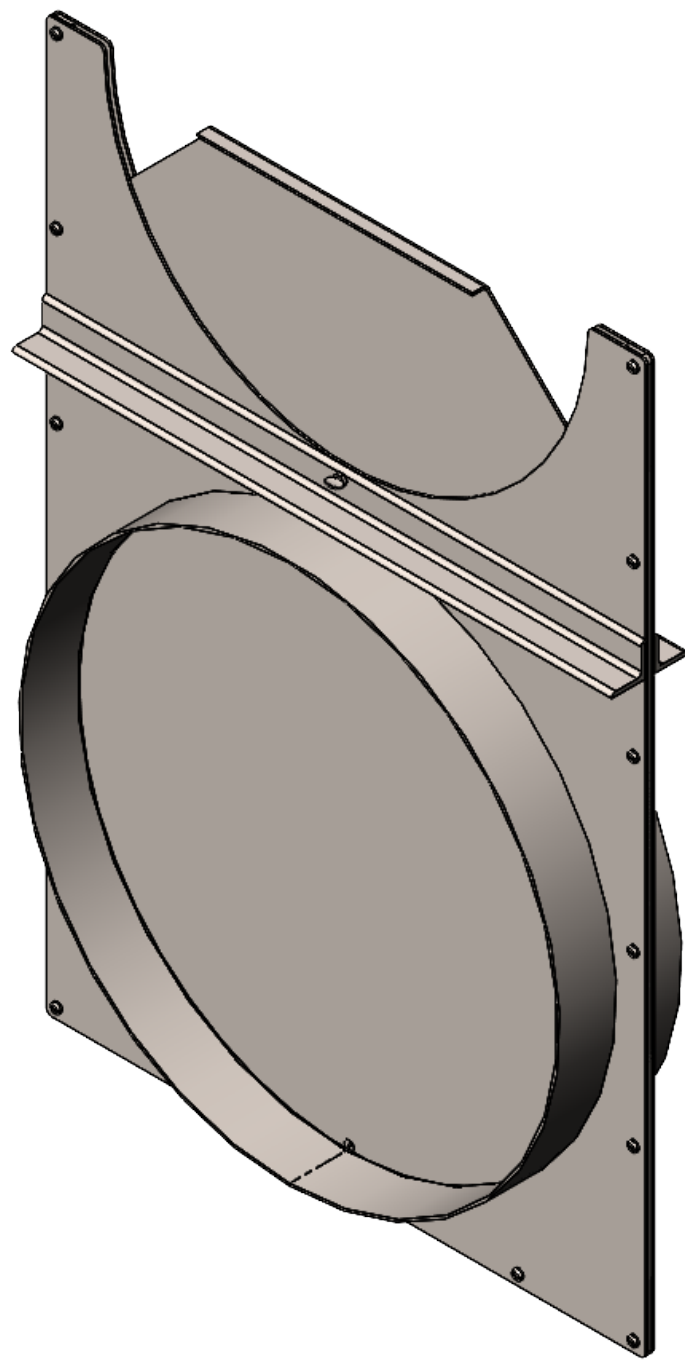

Winkler.

BLASTGATES

A division of AGI FABRICATORS LLC

7000 W Calumet Rd
Milwaukee, WI 53223
Phone (414) 438-6700
agifabricators.com

NOTICE:
THIS DRAWING AND DESIGN MADE EXCLUSIVELY FOR THE
PARTY NAMED IN THE TITLE BLOCK AND REMAINS THE
PROPERTY OF AGI FABRICATORS AND MAY NOT BE
REPRODUCED OR COPIED IN WHOLE OR PART BY ANY
METHOD WITHOUT PRIOR CONSENT OF AGI FABRICATORS

Scale: 1:6

Sheet

Winkler Blastgates

Drawn By: BJJ Reviewed By: MJT

Project

24" Fabricated Full Blast Gate

Date

Thursday, April 8, 2021